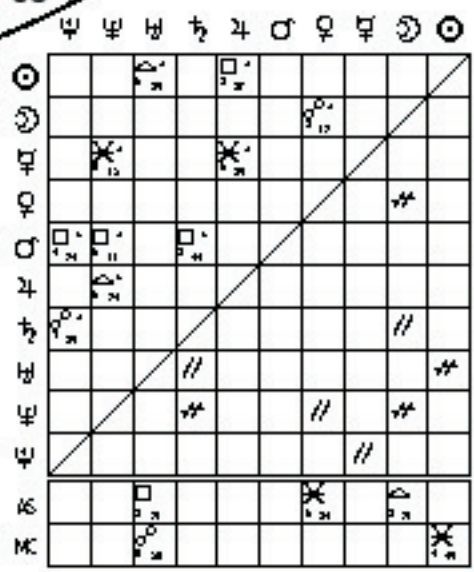

Ernest Hemingway

Male Chart
Friday, July 21, 1899
2:02:00 AM CST
Oak Park, Illinois
41°43' / 87°44'
July 21, 1899
2:02:00 PM GMT
Tropical Month: Tropic of Cancer

Created by,
Richard Koepsel
306 West Lakeside
Madison, Wisconsin 53715

	Long.	Lat.	Decl.	R.A.
☉	28 32.11	00 11.00	20 11.27	120 39
☾	09 18.55	00 11.56	22 52.06	280 43
♃	25 49.30	00 54.46	12 11.17	147 30
♄	13 00.03	00 11.06	22 11.56	104 17
♅	20 11.33	00 11.41	04 11.25	171 36
♆	01 11.09	01 11.06	10 54.9	209 25
♇	17 49.0	01 11.34	21 51.9	256 53
♁	04 11.0	00 11.06	20 54	242 13
♂	25 11.45	01 51.4	22 11.06	085 25
♆	16 11.09	09 53.1	13 11.13	075 56
♇	07 11.04	05 11.04	16 52.0	246 07
♁	15 11.41	26 11.26	13 11.13	204 51
♂	15 11.20	17 11.16	05 52.5	255 57
♃	02 11.03	05 11.16	07 51.1	211 43
♄	24 11.43	07 55.3	02 11.14	025 47
♅	07 11.33	00 11.00	03 11.44	159 15
♆	03 11.21	00 11.00	20 11.50	061 19
♇	True 29 11.6	Mean 27 11.48		

Planets by Sign

- 3 Fire   3 Cardinal
- 2 Earth   2 Fixed
- 2 Air   5 Mutable
- 3 Water

Personal Points

1. RAMC **061** (9)
2. Medium Coeh   **03** ♏ 21
   - Ascendant   **07** ♏ 33
   - Vertex   **06** ♏ 57
   - Co Ascendant   **08** ♏ 58
   - Polar Ascendant   **13** ♏ 02
   - Equatorial Ascendant **29** ♏ 12