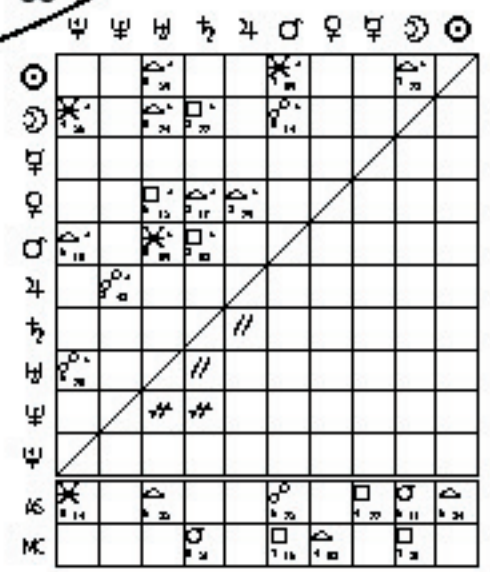

Louis Armstrong

Male Star
Sunday, August 4, 1901
10:00:00 PM CST
New Orleans, Louisiana
29°13' N 90°40' W
August 3, 1901
4:00:00 AM GMT
Tropical Month: Tropical

Created by,
Richard Koepsel
306 West Lakeside
Madison, Wisconsin 53715

	Long.	Lat.	Decl.	R.A.
♂	12 4005J	00°10'	17°11'	134 25
♂	13 724	02°15'	07°15'	011 11
♂	22 958	01°50'	20°12'	114 34
♂	07 44	01°12'	09°15'	159 57
♂	13 410	00°10'	05°10'	192 07
♂	04 144c	00°50'	23°25'	274 37
♂	11 1401c	00°12'	22°24'	281 57
♂	13 400c	00°50'	22°25'	251 34
♂	00 930	01°50'	22°17'	090 33
♂	18 420	09°50'	13°15'	073 06
♂	00 1407c	06°14'	16°41'	270 07
♂	22 422c	11°17'	07°12'	348 31
♂	03 458	06°59'	12°12'	124 34
♂	08 036	10°19'	04°14'	039 31
♂	17 428	05°14'	09°14'	170 34
♂	18 735	00°10'	07°17'	017 09
♂	11 1453	00°10'	22°25'	282 55
♂	True 18 434c	04°18'	02°23'	

Planets by Sign

- 3 Fire   6 Cardinal
- 3 Earth   1 Fixed
- 2 Air   3 Mutable
- 2 Water

Personal Points

1. R.A.M.C. 282 55
2. Medium Coeli   11 1353
   - Ascendant   18 735
   - Vertex   08 02
   - Co-Ascendant   17 442
   - Polar Ascendant   11 02
   - Equatorial Ascendant 14 702