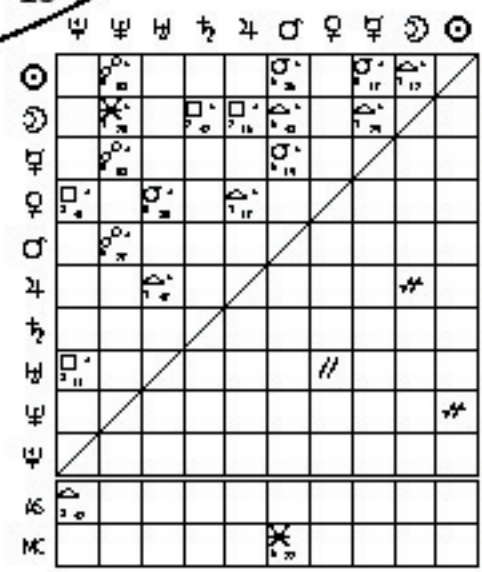

Johnny Cash

Male Star
Friday, February 26, 1932
7:30:00 AM CST
Kingland, Arkansas
33°43' / 92°41'
February 26, 1932
1:30:00 PM GMT
Tropical Month: 29.5306

Created by,
Richard Koepsel
306 West Lakeside
Madison, Wisconsin 53715

	Long.	Lat.	Decl.	E.A.
☉	06°45.54	00°11'00"	09°50.00	338.19
☾	07°45.57	03°53'00"	17°51.19	214.13
☿	06°42.28	01°55'11"	10°53.55	338.55
♁	16°17.31	00°11'04"	06°11.34	015.11
♂	01°40.08	01°50'04"	12°50.04	333.34
♃	15°41.40	01°11'00"	17°11.14	138.00
♄	00°41.50	00°50'09"	20°51.50	302.19
♅	17°17.01	00°53'04"	06°11'07"	015.55
♆	06°43.60	00°11'47"	09°11'49"	158.39
♇	20°41.30	00°11'34"	22°11'29"	111.57
♈	19°00.50	02°54'00"	14°11'50"	047.14
♉	23°45.30	31°11'46"	08°11'26"	264.45
♊	12°40.26	14°50'00"	08°11'53"	102.11
♋	09°48.54	00°53'11"	23°53.14	280.46
♌	18°44.44	04°54'07"	08°53'11"	351.31
♍	22°45.55	00°11'00"	02°54'06"	353.30
♎	25°46.46	00°11'00"	23°53'11"	265.13
♏	True 26°41.6		Mean 27°41.70	

Planets by Sign

- 3 Fire   3 Cardinal
- 1 Earth   3 Fixed
- 1 Air   4 Mutable
- 5 Water

Personal Points

- RAMC   265°23'
- Medium Coeli   25°46'
- Ascendant   22°45.55'
- Vertex   26°06.57'
- Co-Ascendant   15°58'
- Polar Ascendant 26°06'
- Equatorial Ascendant 24°58'