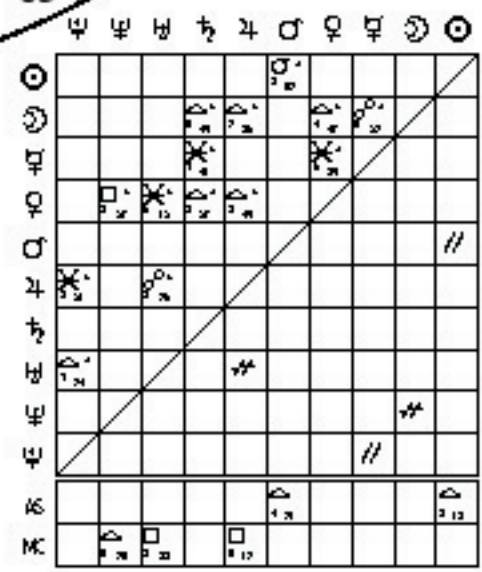

Judy Holliday

Male Star
Tuesday, June 21, 1921
11:42:00 PM EDT
New York, New York
40°43' N 74°00'
June 22, 1921
3:42:00 AM GMT
Tropical Month: 29.5306

Created by,
Richard Koepsel
306 West Lakeside
Madison, Wisconsin 53715

	Long.	Lat.	Decl.	R.A.
☉	00 09.4	00 11.0	23 11.6	090 10
☽	19 34.0	05 11.1	17 50.1	290 31
♁	20 03.2	01 50.7	20 11.5	112 01
♂	14 06.2	03 50.6	13 11.0	043 21
♃	02 01.2	00 11.7	24 11.3	092 25
♄	12 00.3	01 11.1	03 11.0	163 54
♅	18 05.0	02 11.9	06 11.4	170 35
♆	09 03.6	00 51.6	03 51.1	341 25
♇	11 05.5	00 11.4	17 11.7	134 24
♁	08 01.2	03 51.4	19 11.6	093 43
♂	13 04.1	02 11.6	07 11.0	011 46
♃	06 03.6	23 51.1	00 11.7	096 04
♄	08 00.7	18 11.6	04 51.5	277 41
♅	03 03.2	06 11.3	25 11.3	127 35
♆	03 03.6	06 50.7	06 11.7	033 27
♇	27 05.1	00 11.0	12 51.3	330 01
♁	12 01.5	00 11.0	22 51.6	250 46
♂	24 06.1	01 11.0	23 06.3	

Planets by Sign

- 1 Fire
- 4 Earth
- 0 Air
- 5 Water
- 5 Cardinal
- 2 Fixed
- 3 Mutable

Personal Points

- R.A.M.C. 250 46
- Medium Coeli 12 ♈15
- Ascendant 27 ♁51
- Vertex 16 ♁05
- Co-Ascendant 20 ♁49
- Polar Ascendant 14 ♁45
- Equatorial Ascendant 09 ♁11