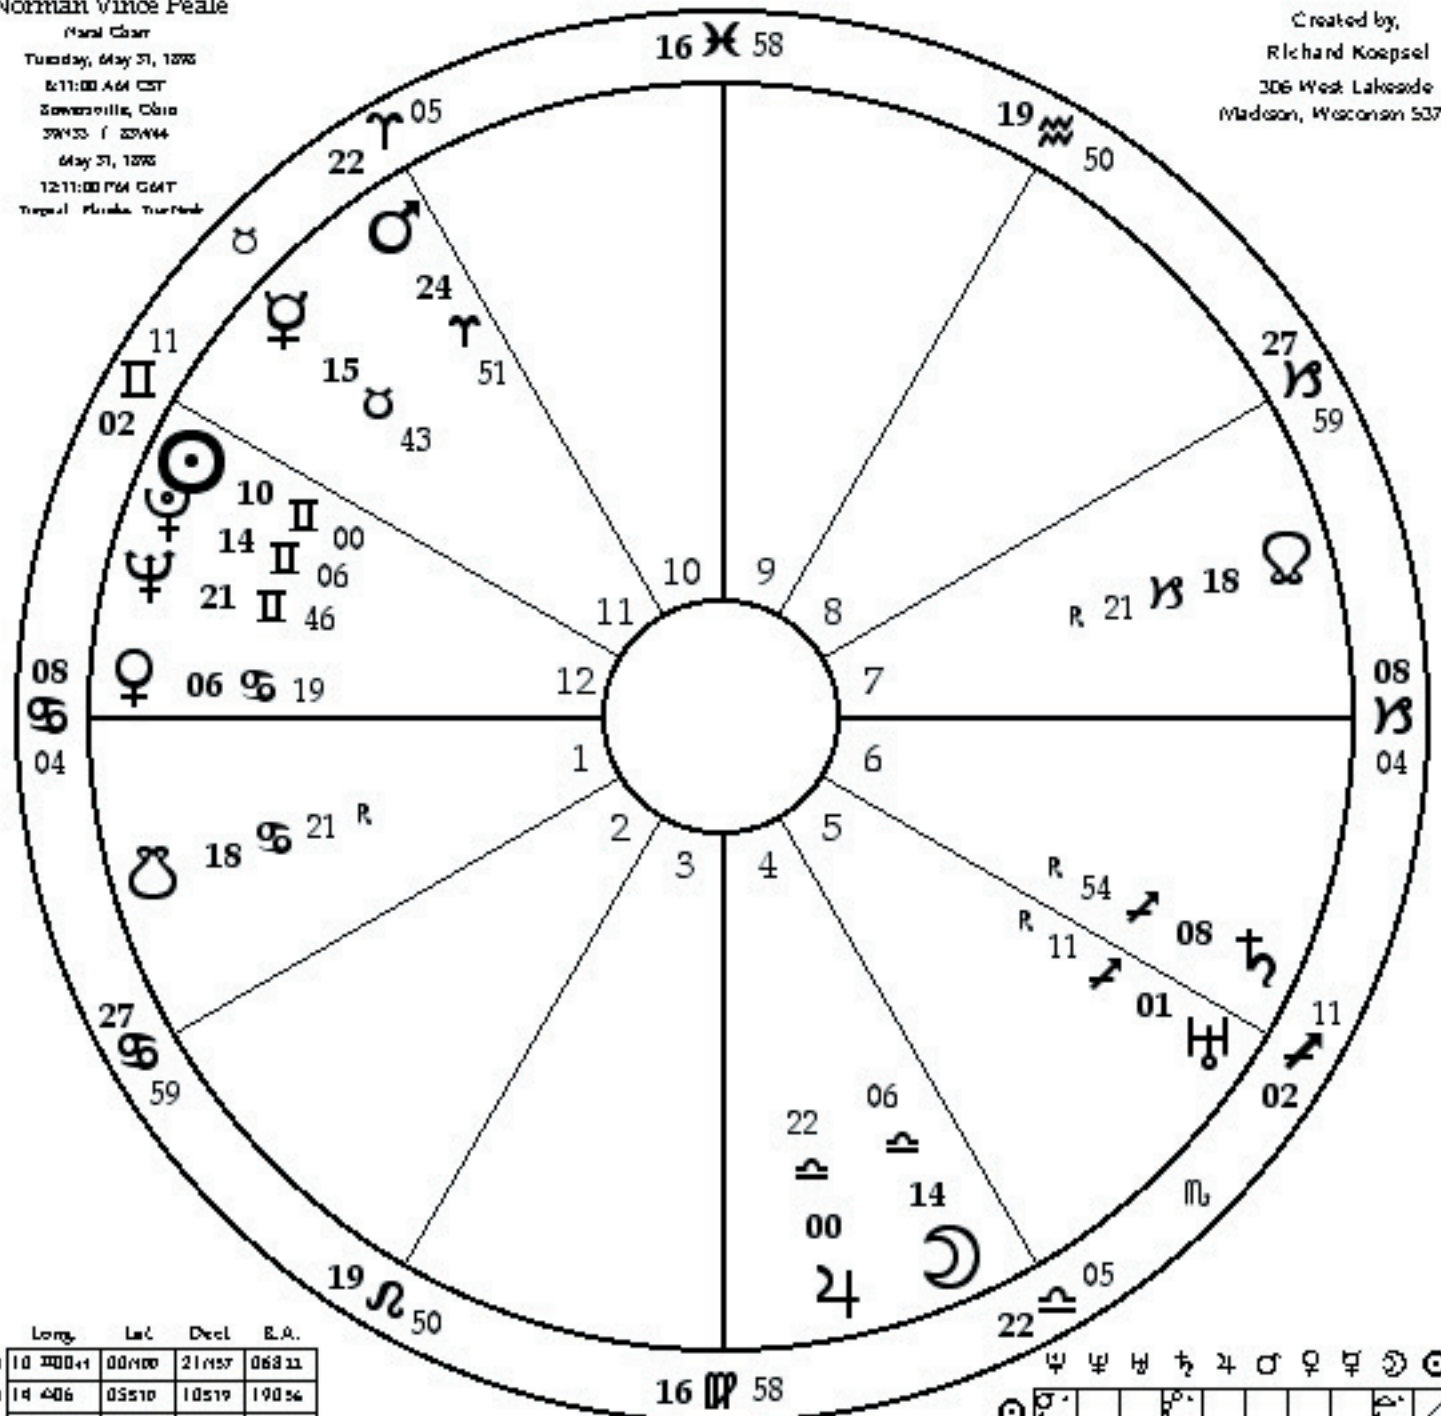

Norman Vince Feale

Haral Clair  
 Tuesday, May 31, 1978  
 8:11:00 AM CST  
 Sowersville, Ohio  
 39435 / 23444  
 May 31, 1978  
 12:11:00 PM GMT  
 Tropical Month: Tropic of Cancer

Created by,  
 Richard Koepsel  
 306 West Lakeside  
 Madison, Wisconsin 53715