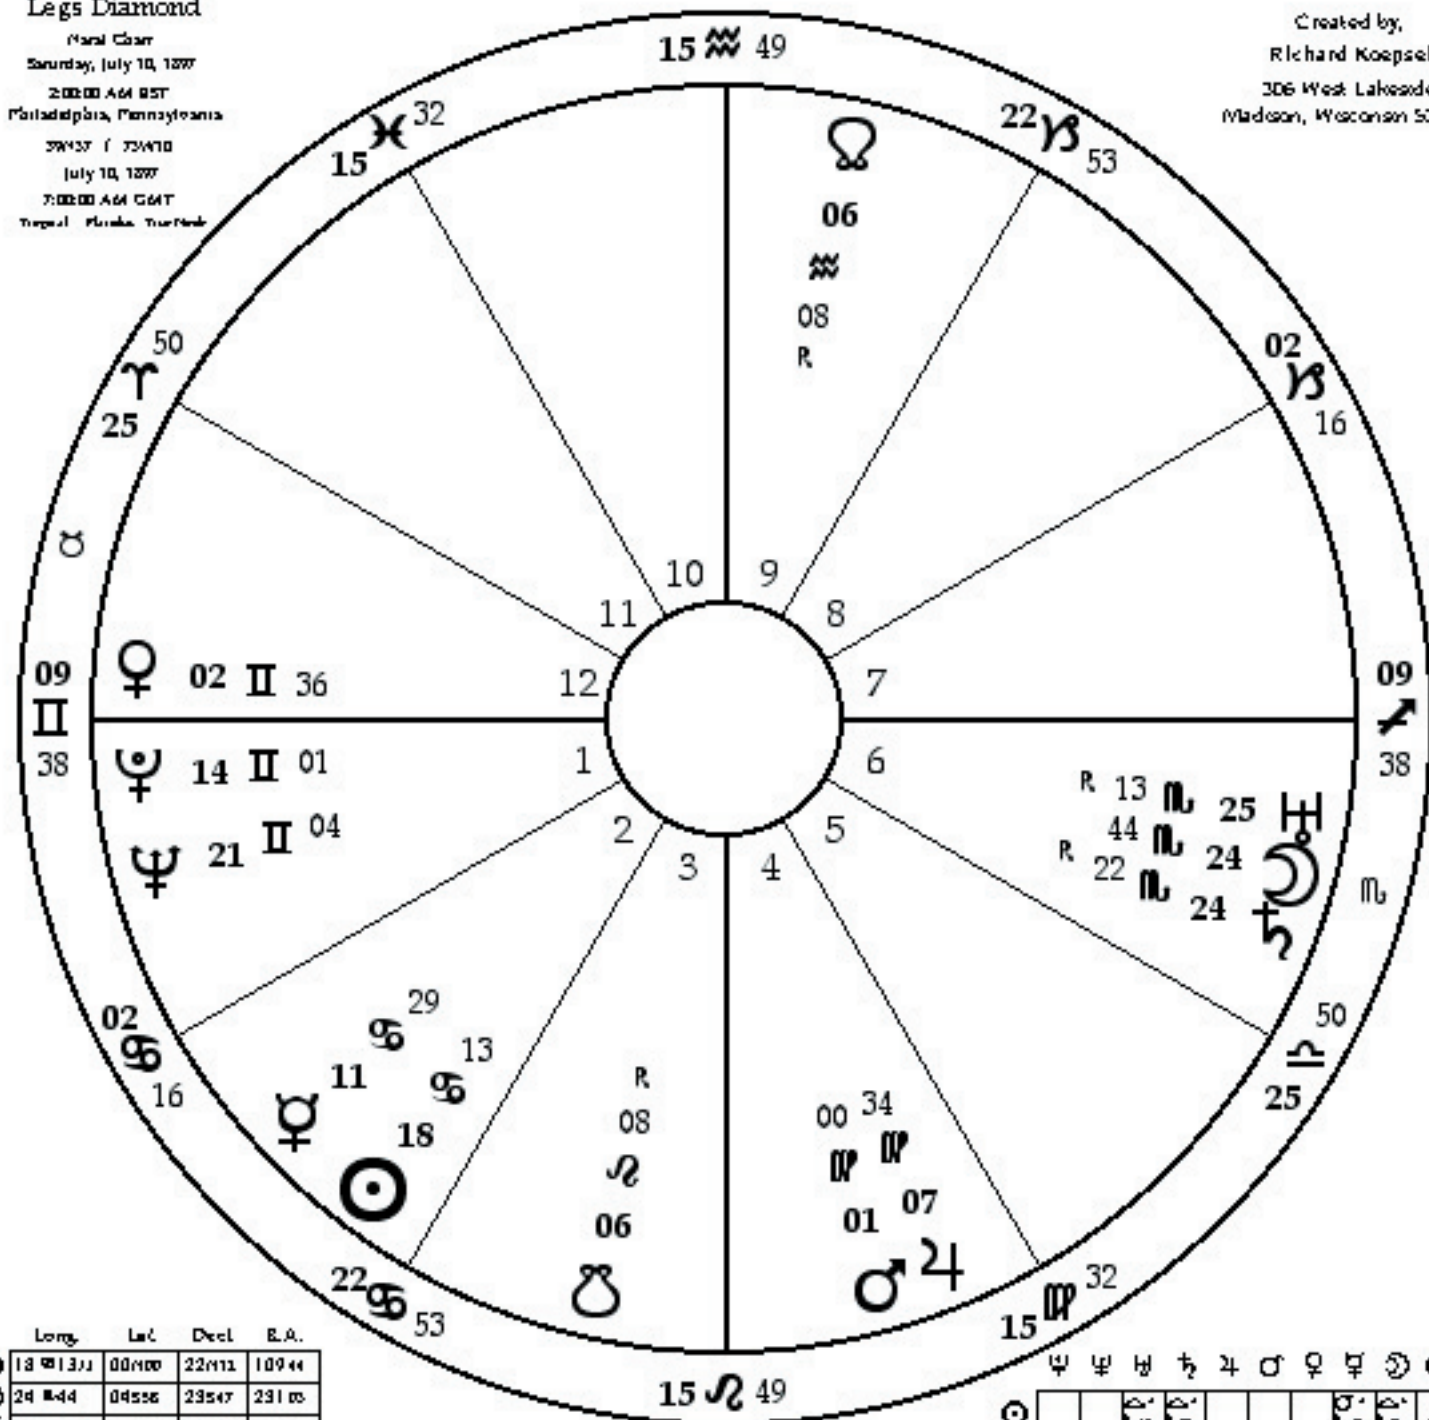

**Planets by Sign**

- 3 Fire
- 1 Earth
- 5 Air
- 1 Water
- 4 Cardinal
- 1 Fixed
- 5 Mutable

**Personal Points**

- RAMC **348 00**
- Medium Coeh **16 ♃ 58**
- Ascendant **08 ♈ 04**
- Vertex **25 ♌ 31**
- Co Ascendant **16 ♈ 34**
- Polar Ascendant **02 ♈ 02**
- Equatorial Ascendant **18 ♏ 59**

Legs Diamond

Marl Coon  
 Sunday, July 10, 1897  
 2:00:00 AM EDT  
 Philadelphia, Pennsylvania  
 39°13' / 75°47'  
 July 10, 1897  
 7:00:00 AM GMT  
 Tropical Month TrueMean

Created by,  
 Richard Koepsel  
 306 West Lakeside  
 Madison, Wisconsin 53715