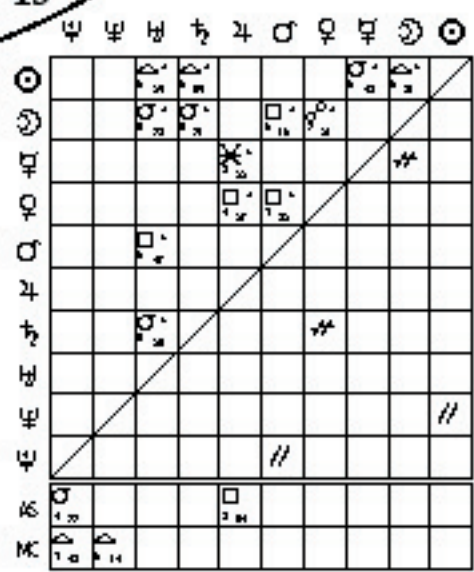

Legs Diamond

Marl Coon
Sunday, July 10, 1897
2:00:00 AM EDT
Philadelphia, Pennsylvania
39°13' / 75°47'
July 10, 1897
7:00:00 AM GMT
Tropical Month TrueMean

Created by,
Richard Koepsel
306 West Lakeside
Madison, Wisconsin 53715

Long.	Lat.	Decl.	E.A.
18 13.11	00:00	22:01.2	109.44
24 14.44	04:55.6	23:54.7	231.05
11 12.9	00:05.1	23:04.9	102.34
02 13.6	03:51.9	17:02.5	061.13
01 14.00	01:00.5	12:00.6	153.17
07 13.4	01:00.4	09:04.4	159.40
24 12.2	02:00.6	16:54.7	232.33
25 13.1	00:01.3	18:53.1	232.55
21 14.4	01:51.9	21:04.9	080.11
14 14.1	10:50.0	12:03.3	073.51
07 13.6	01:05.1	12:51.7	215.51
29 15.9	10:55.1	01:01.6	031.41
17 15.2	03:53.6	12:00.0	139.10
10 13.8	03:51.6	18:04.6	069.31
09 14.2	02:05.9	20:04.1	133.00
09 13.8	00:00.0	21:04.4	067.56
15 14.9	00:00.0	16:50.6	318.17
True 06 10.3		Mean 07 10.4	

Planets by Sign

- 0 Fire
- 2 Earth
- 3 Air
- 5 Water
- 2 Cardinal
- 3 Fixed
- 5 Mutable

Personal Points

- RAMC 318 07
- Medium Coeh 15 11:49
- Ascendant 09 11:38
- Vertex 04 11:31
- Co Ascendant 19 11:44
- Polar Ascendant 08 11:20
- Equatorial Ascendant 20 11:43