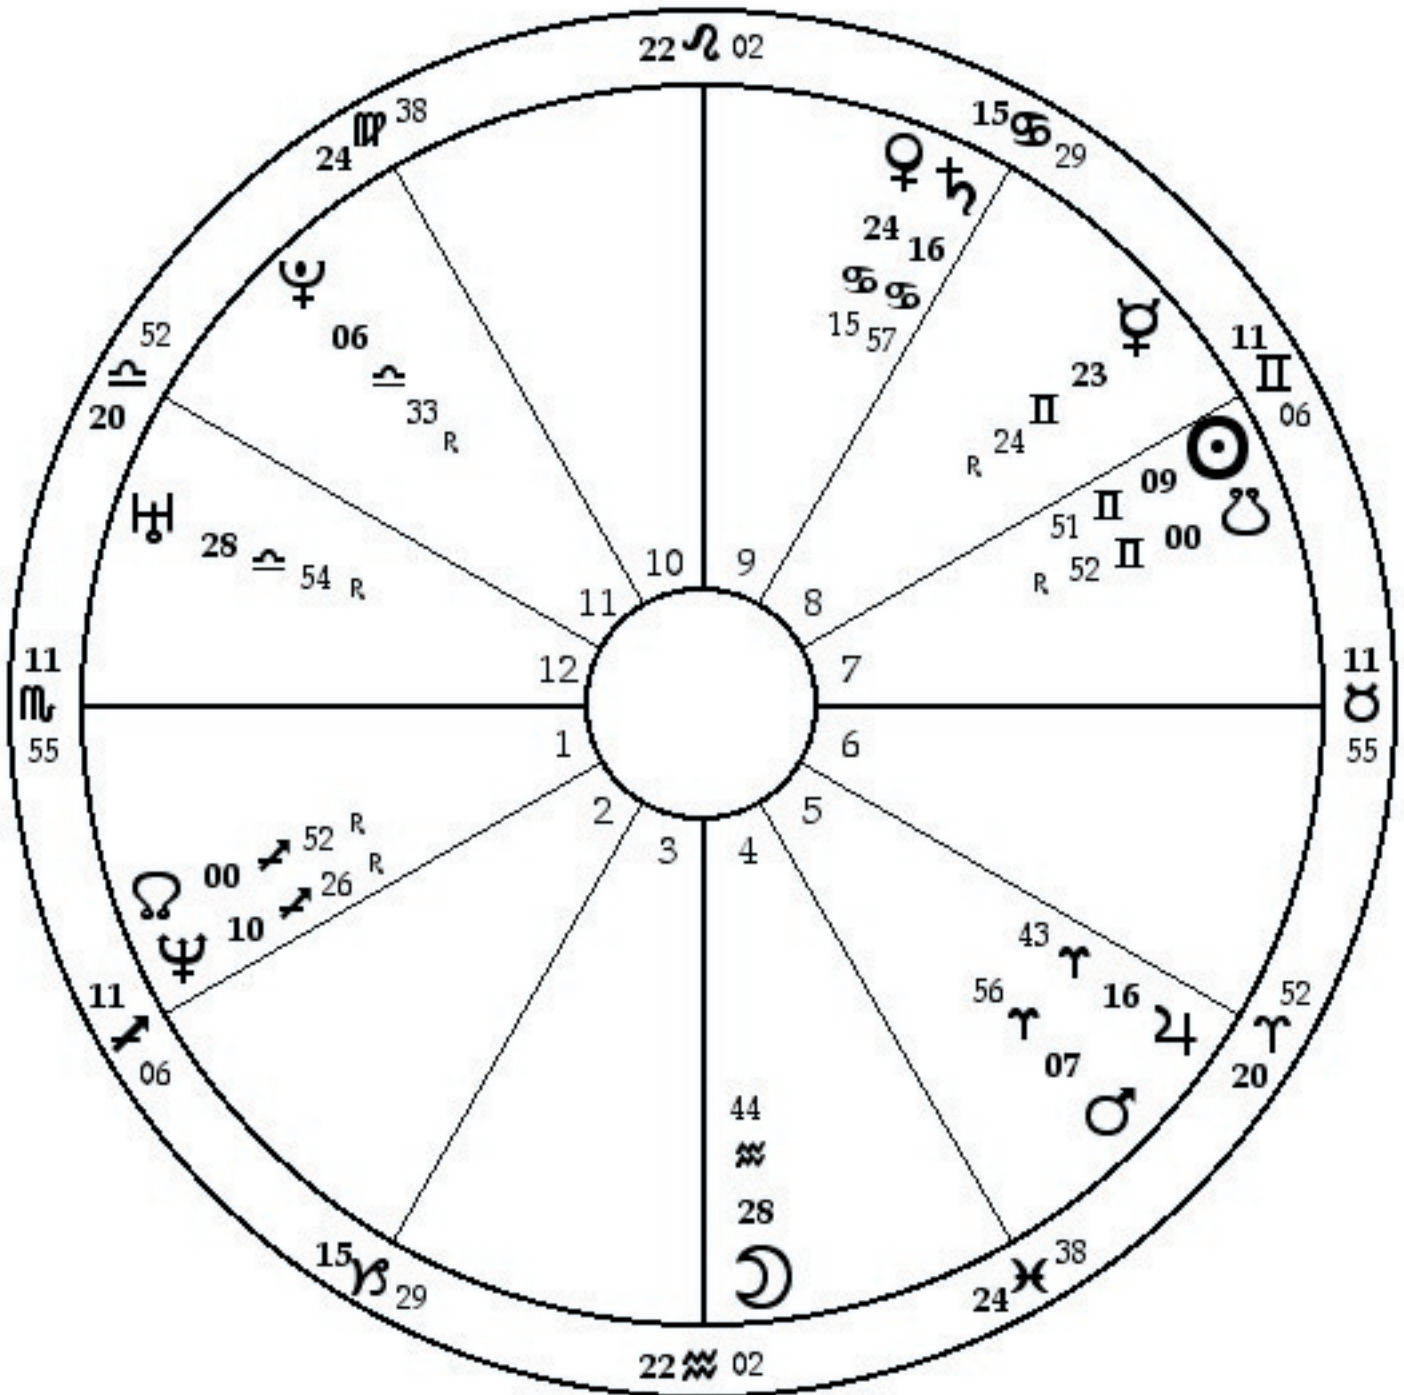

# mom 2

Saturday, February 19, 1949

2:03:00 AM PST

Salinas, California

36N41 / 121W39

February 19, 1949

10:03:00 AM GMT

# son 2

Monday, January 19, 1976

12:09:00 AM CST

Madison, Wisconsin

43N04 / 89W24

January 19, 1976

6:09:00 AM GMT

# conception ???

Saturday, May 31, 1975

6:00:00 PM CDT

Madison, Wisconsin

43N04 / 89W24

May 31, 1975

11:00:00 PM GMT

# conception 2???

Friday, May 30, 1975

6:00:00 PM CDT

Madison, Wisconsin

43N04 / 89W24

May 30, 1975

11:00:00 PM GMT