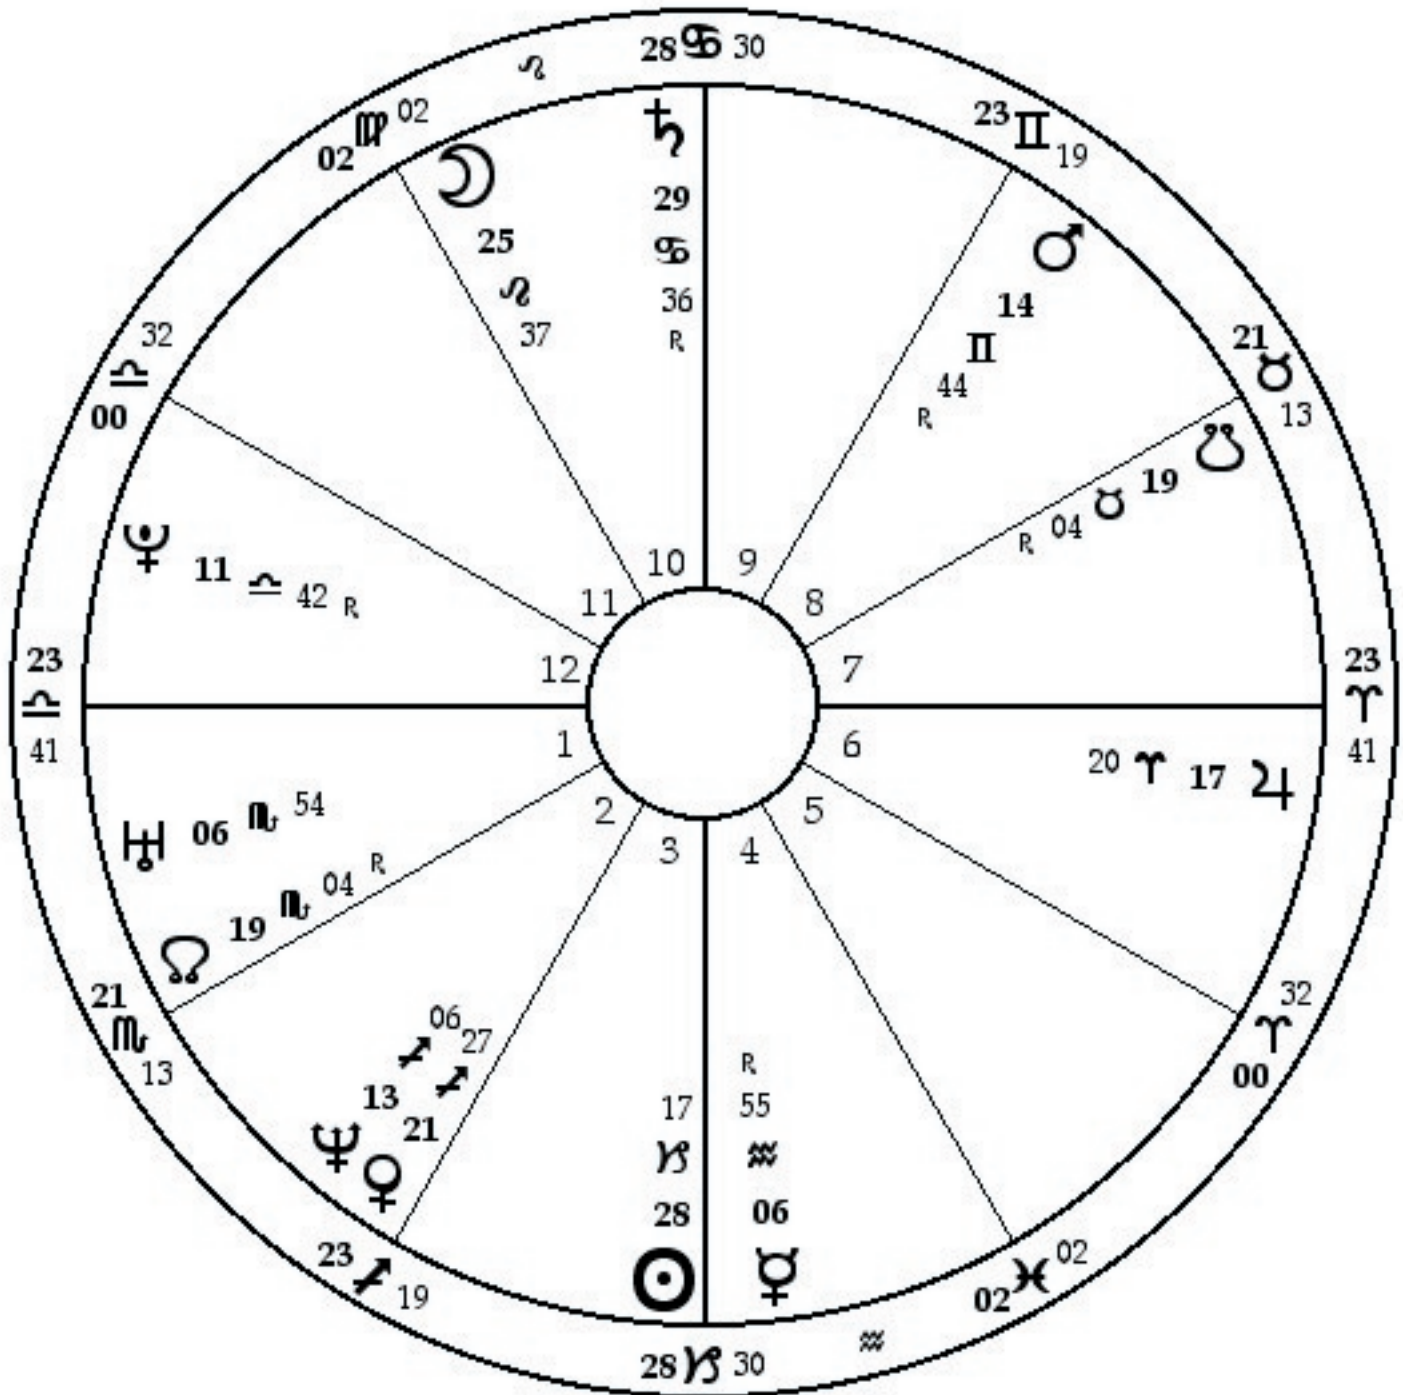

# mom 2

Saturday, February 19, 1949

2:03:00 AM PST

Salinas, California

36N41 / 121W39

February 19, 1949

10:03:00 AM GMT

# son 2

Monday, January 19, 1976

12:09:00 AM CST

Madison, Wisconsin

43N04 / 89W24

January 19, 1976

6:09:00 AM GMT