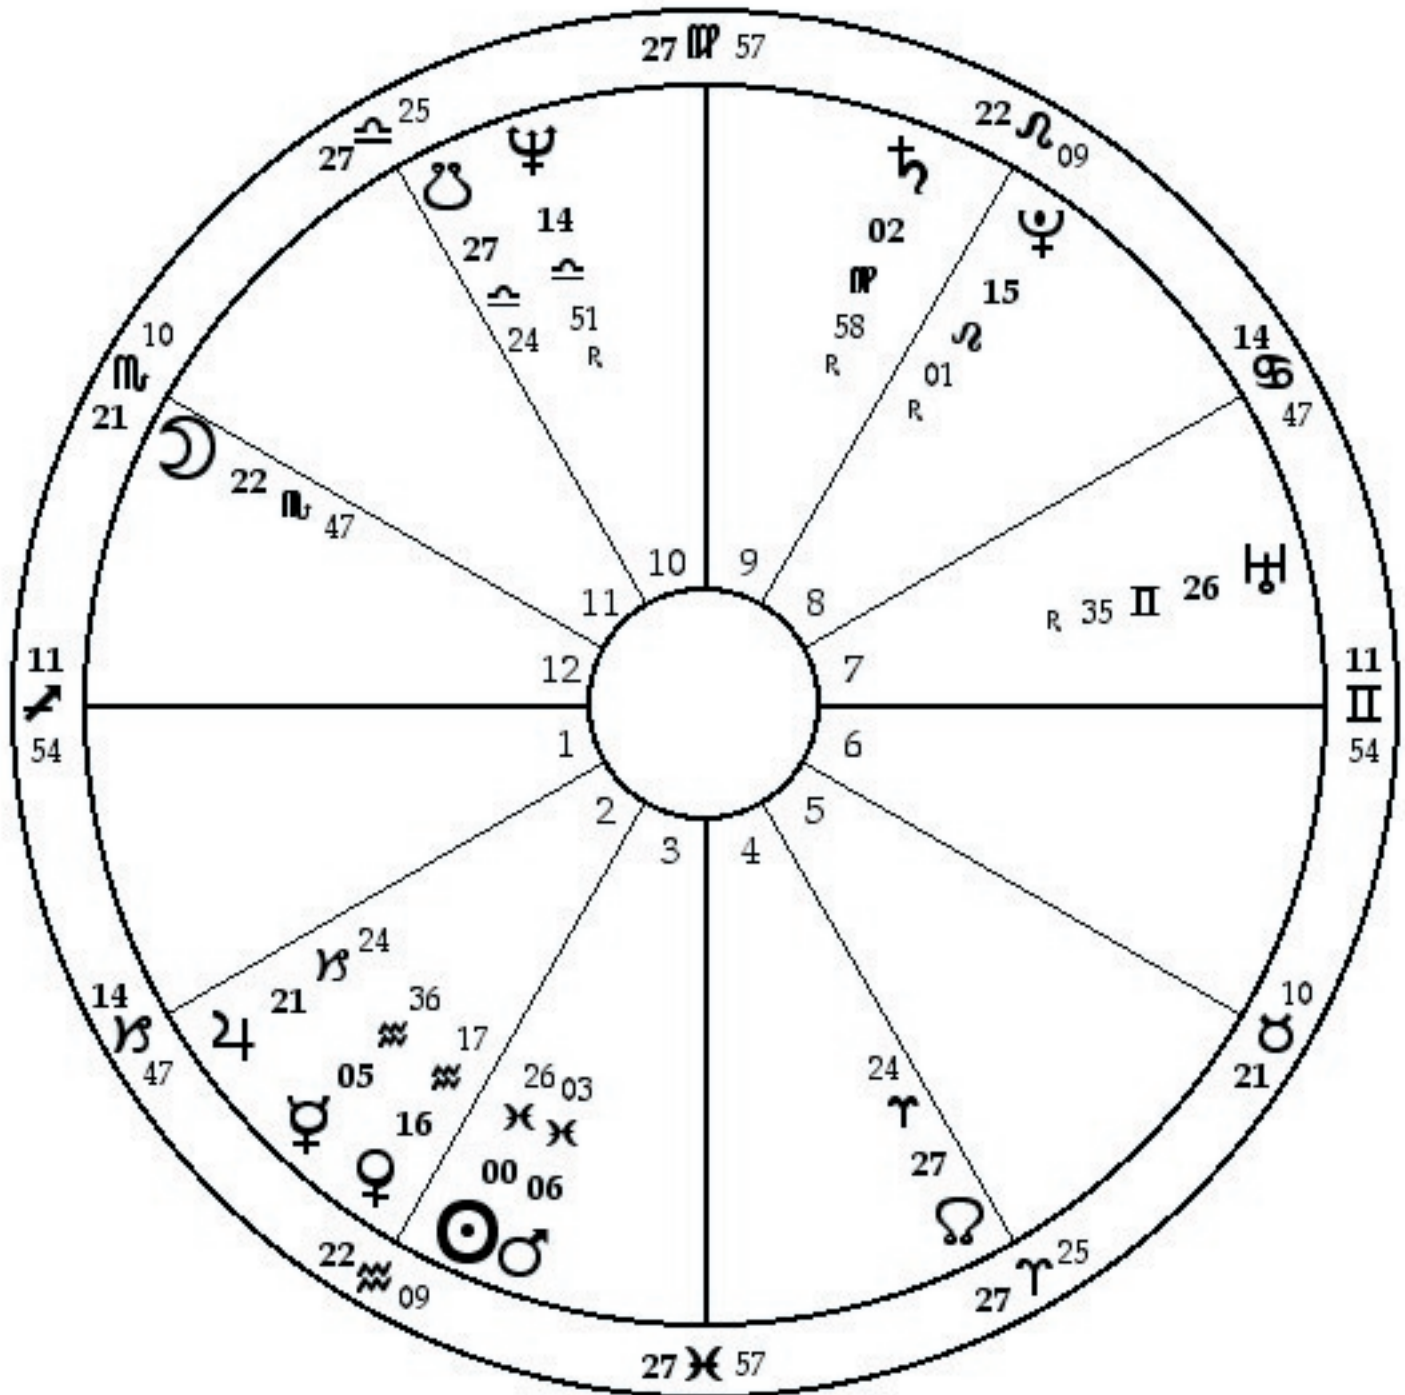

# mom 2

Saturday, February 19, 1949

2:03:00 AM PST

Salinas, California

36N41 / 121W39

February 19, 1949

10:03:00 AM GMT

# son 2

Monday, January 19, 1976

12:09:00 AM CST

Madison, Wisconsin

43N04 / 89W24

January 19, 1976

6:09:00 AM GMT

# conception 2???

Friday, May 30, 1975

6:00:00 PM CDT

Madison, Wisconsin

43N04 / 89W24

May 30, 1975

11:00:00 PM GMT