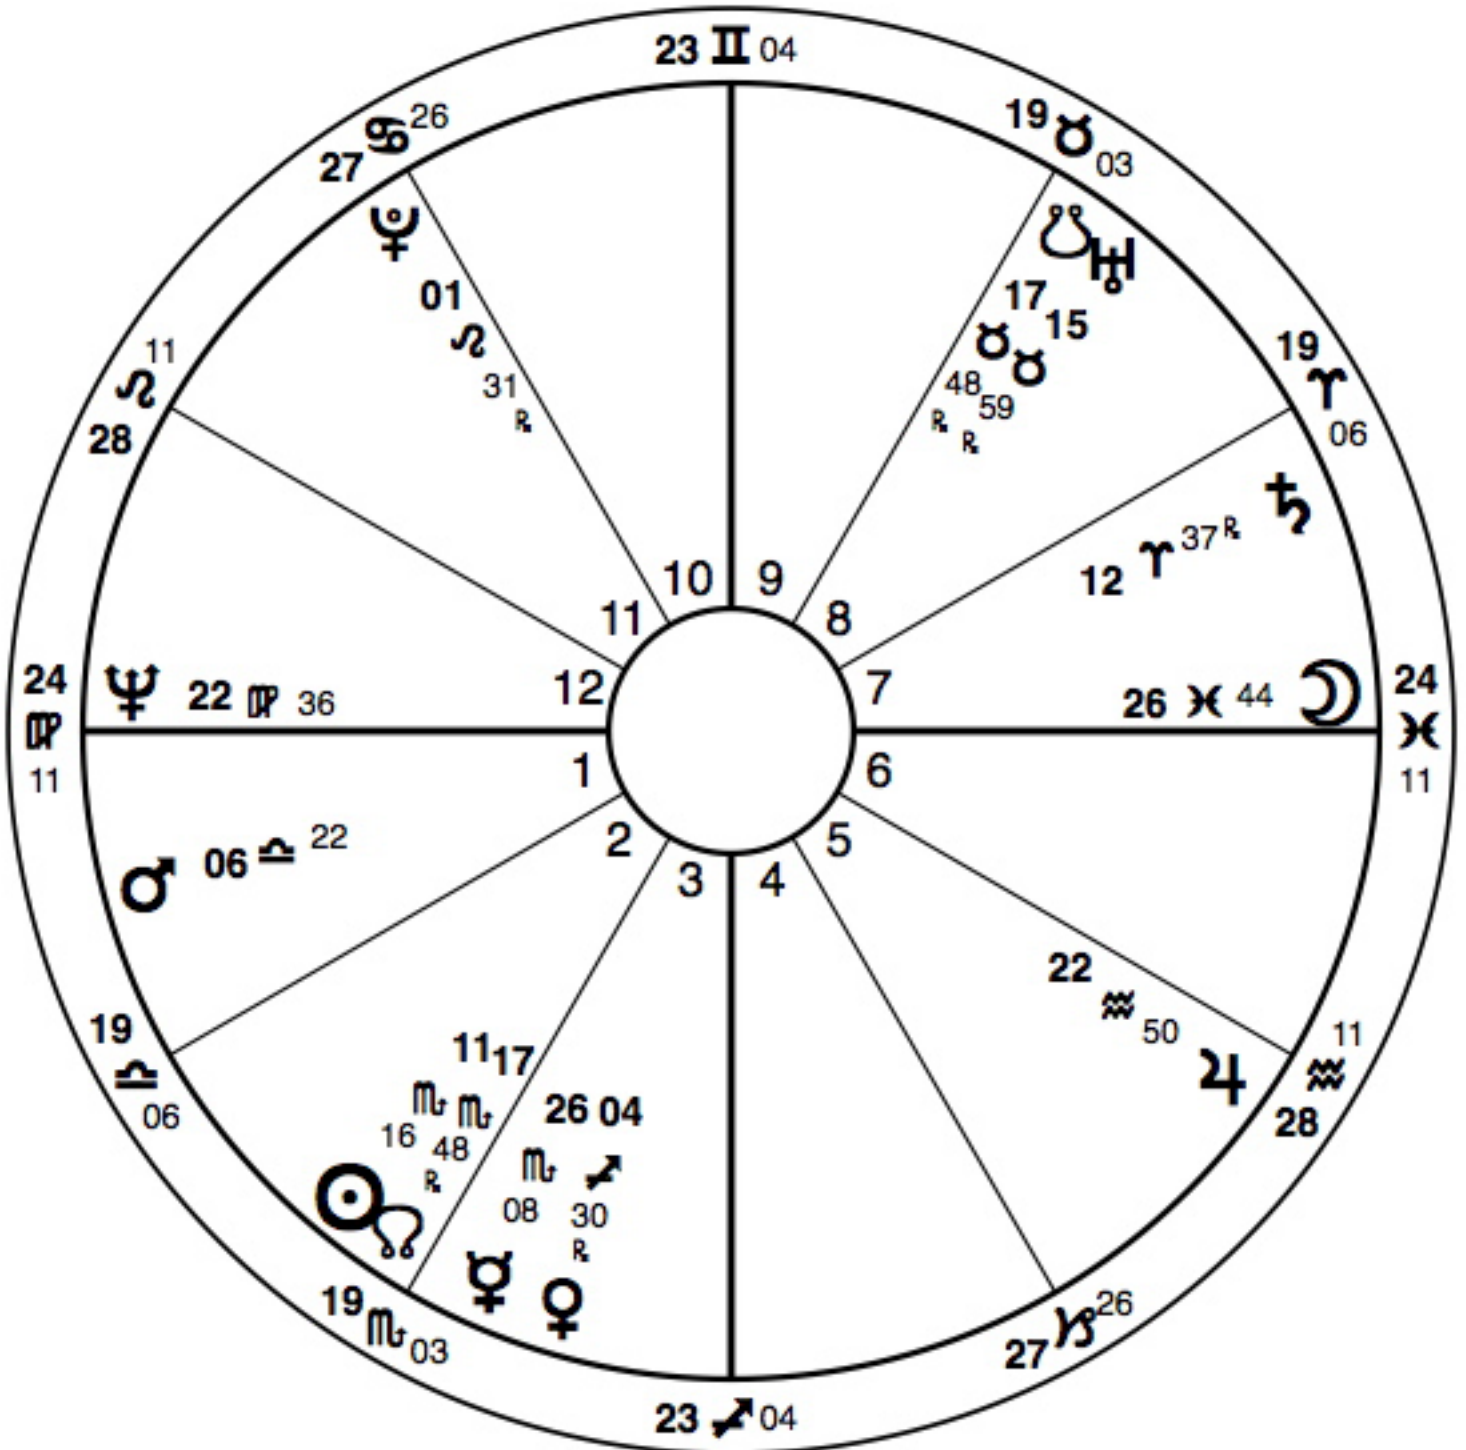

Pickles Hoarder

Friday, November 4, 1938

2:30:00 AM CST

Plymouth, Wisconsin

43N45 / 87W59

November 4, 1938

8:30:00 AM GMT

Natal Tendencies To Stress Or Avoid