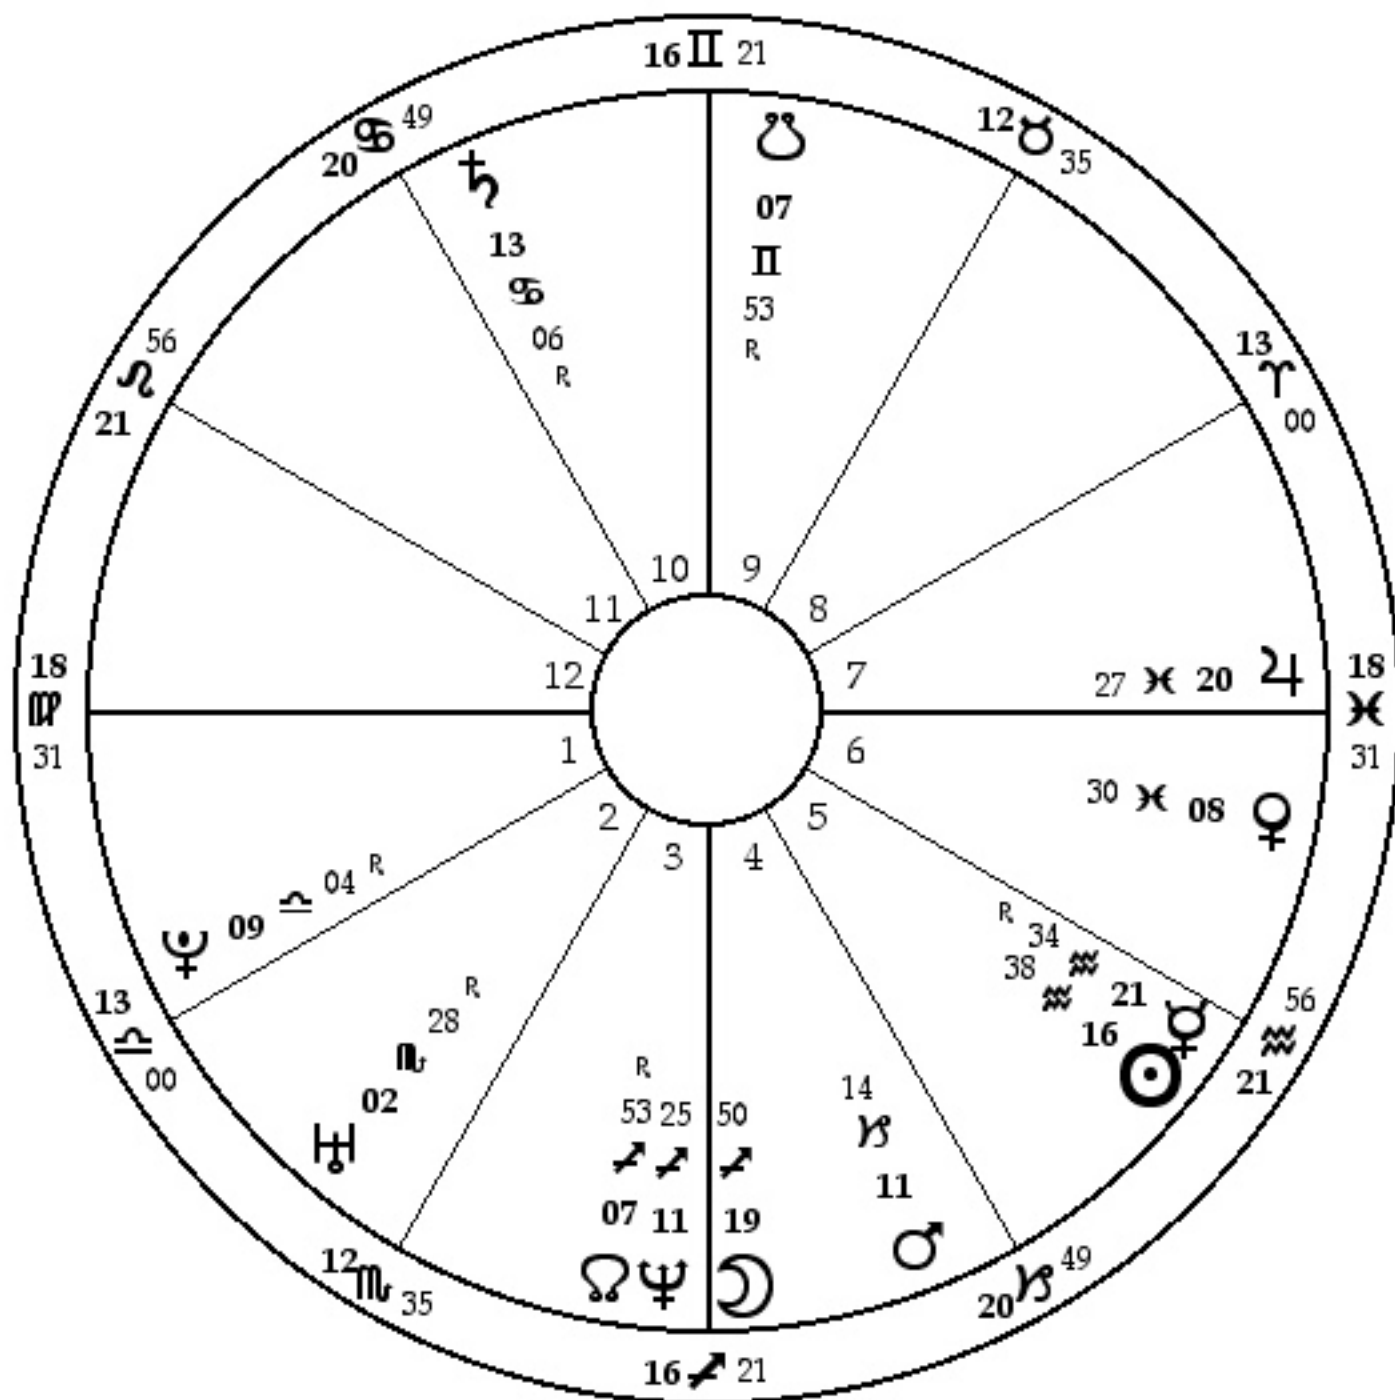

# Horary 01a

Friday, December 26, 2008

10:59:00 AM CST

41N54 / 87W56

December 26, 2008

4:59:00 PM GMT

# Horary 01d

Monday, April 27, 2009

9:16:00 PM CDT

41N45 / 87W55

April 28, 2009

2:16:00 AM GMT

# Horary 05a

Wednesday, February 5, 1975

7:56:00 PM CST

Madison, Wisconsin

43N04 / 89W24

February 6, 1975

1:56:00 AM GMT

# Horary 07a

Monday, September 18, 1978

9:20:00 PM CDT

Madison, Wisconsin

43N04 / 89W24

September 19, 1978

2:20:00 AM GMT