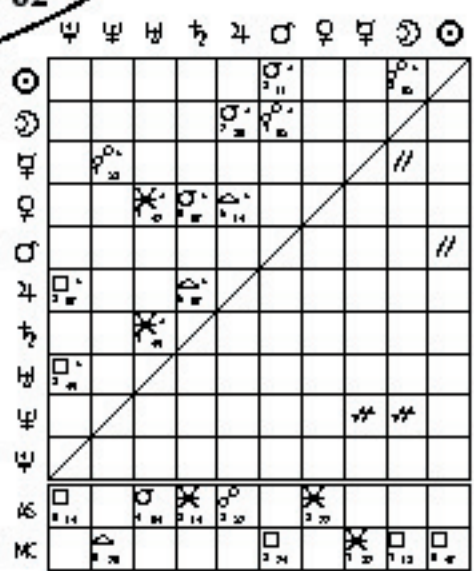

Carlo Rubia

(Male) Solar

Sunday, March 31, 1924

6:20:00 AM GMT

Genoa, Italy

45°43' / 10°35'

March 31, 1924

3:20:00 AM GMT

Topical: None

Created by,

Richard Koepsel

306 West Lakeside

Madison, Wisconsin 53715

Long.	Lat.	Decl.	S.A.
09 48.17	00 11.00	03 11.55	009 00
11 46.4	04 50.7	03 51.9	109 19
12 40.8	01 53.1	03 51.5	344 05
24 43.9	02 11.5	11 50.5	326 06
12 13.9	00 53.4	04 11.4	012 11
19 42.4	01 11.4	06 50.6	193 30
24 43.2	01 50.4	14 51.1	327 11
26 12.1	00 53.1	09 11.0	024 36
10 15.1	00 11.55	03 11.4	162 07
22 43.2	01 11.5	22 11.54	114 35
00 42.3	03 54.7	16 11.51	059 05
00 14.9	02 53.0	01 53.6	001 45
05 14.0	13 11.56	09 51.1	275 41
09 03.6	04 51.5	10 11.1	038 34
25 14.1	12 11.1	13 11.04	180 34
22 11.7	00 11.00	03 11.00	020 34
10 14.5	00 11.00	23 51.01	281 31
True 18 41.0	Mean 16 45.1		

Planets by Sign

3 Fire
1 Earth
4 Air
2 Water

6 Cardinal
2 Fixed
2 Mutable

Personal Points
RAMC **281 31**

Medium Coeh **10 1335**
Ascendant **22 17**
Vertex **08 =50**
Co-Ascendant **21 14**
Polar Ascendant **08 =40**
Equatorial Ascendant **12 132**